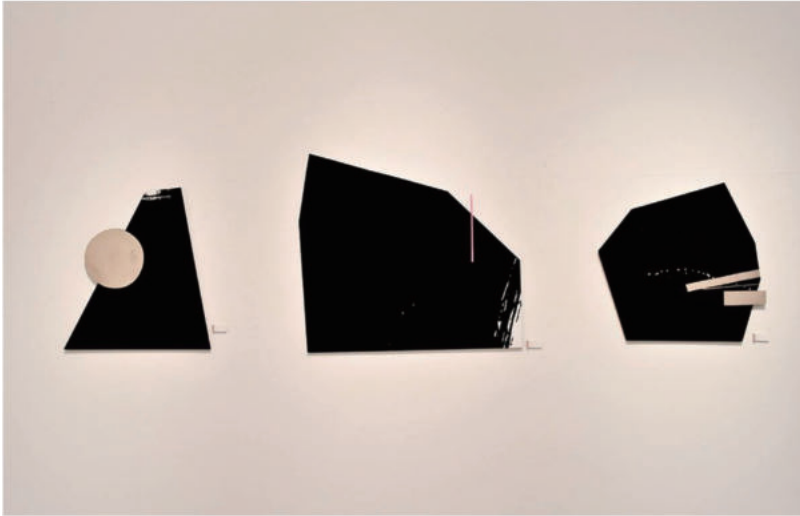

大地 (2019)350x1370 Sumiink, blonze goldpowder, Japanese paper

昂 -the Pleiades-(2020)273x455
Acrylic paint, gold powder, wood panel

△□○(2019)Sumiink, goldpowder, Acrylic paint, Japanese paper
△840x780 □1000x1080 ○780x830

飛 -To fly- (2015)365x515
Sumiink, Japanese paper

Three moonlight(2019)160x500x55
Sumiink, Japanese paper, acrylic box, LED light

こもれび -sunshine filtering through foliage-
(2020)680x280(2) Sumiink, Japanese paper